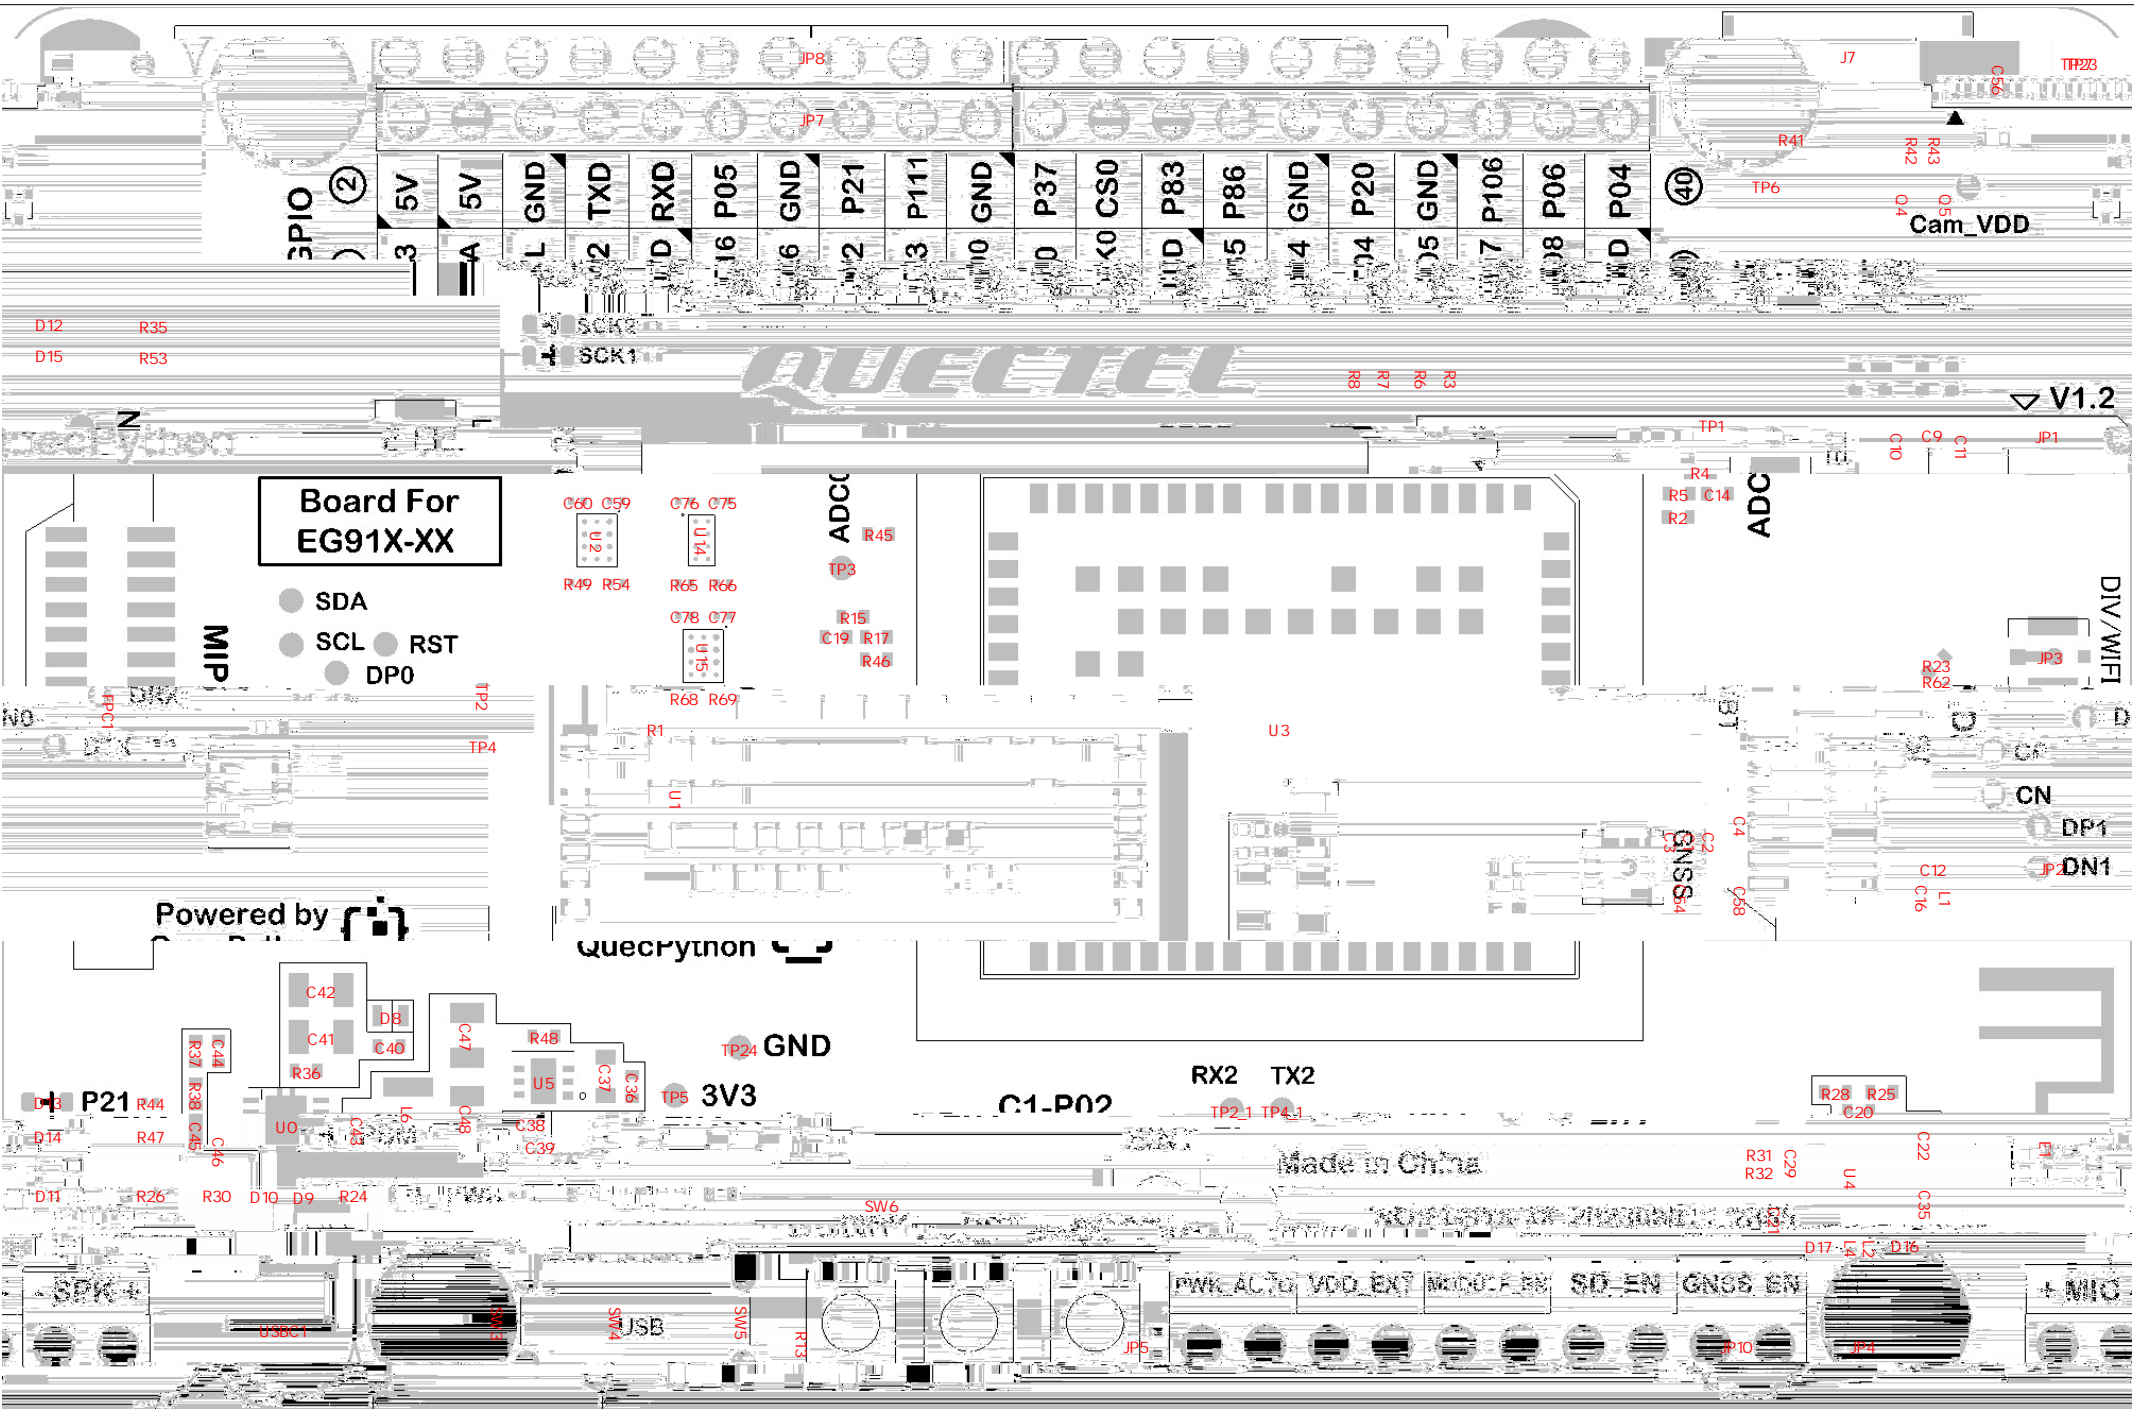

NET

REV	DATE	BY	CHKD

Board For
EG91X-XX

- SDA
- SCL
- RST
- DP0

MIP

Powered by

Quecryption

RX2 TX2

Made in China

V1.2

DIV/WIFI

CN

DP1

JP2 DN1

NIC